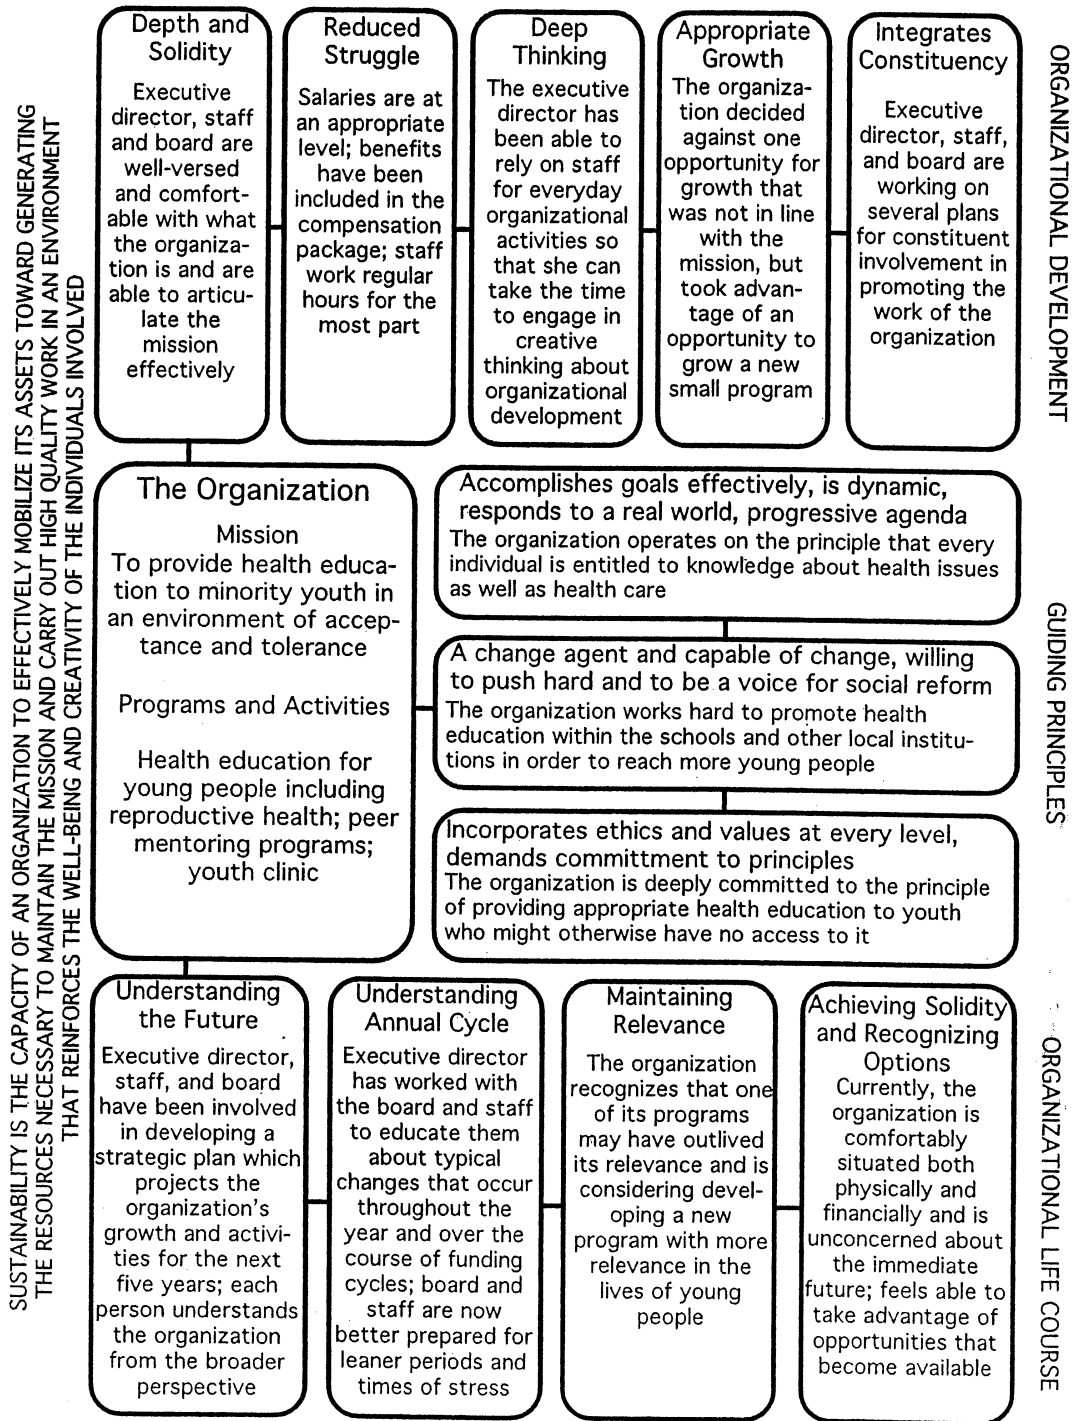

TOOL D Sustainability Map

Source: Chicago Foundation for Women, © 2000